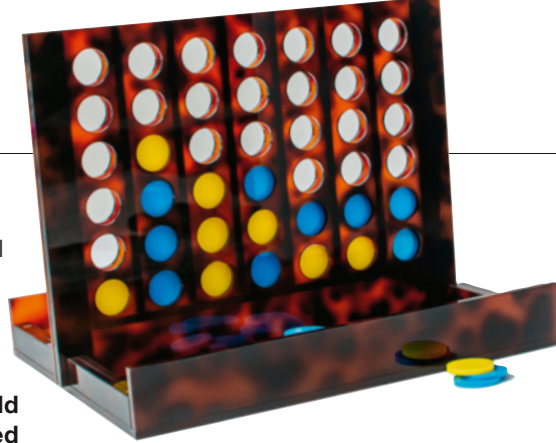

House proud

◀ **Miranda Berrow lidded sugar bowl in aubergine**, £65, OSSKI (www.osski.co.uk)

▼ **Mouth-blown, 24-carat gold hand-painted carafe**, £550, Dior Maison (as below left)

▼ **24-carat gold hand-painted glass**, £220, Dior Maison (020-7216 0216; www.dior.com)

▼ **Pair of bow candleholders in pale blue**, £25, Tooka (www.glassette.com)

▼ **Hand-painted English fruit candles, set of four**, £80, Bable London (07969 267949; www.bablelondon.com)