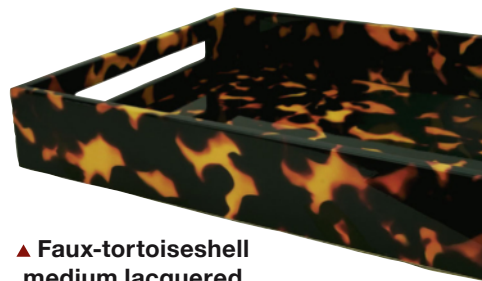

▲ **Tortoiseshell connect four**, £115, The Go-To (www.thegoto.com)

▲ **Hand-painted irregular large plate (personalisation available)**, £280, Sasha Compton (www.sashacompton.com)

► **Vienna medium decanter**, £225, Jonathan Adler (020-7589 9563; www.uk.jonathanadler.com)

▲ **Faux-tortoiseshell medium lacquered serving tray**, £152, Addison Ross (01668 281014; www.addisonross.com)

▲ **Unique finds hand-painted antique chest of drawers, from a selection**, from £595, Studio Atkinson (020-7384 0700; www.studio-atkinson.com)

► **Gold-plated ray stand**, £315, Diptyque Paris (0800 840 0010; www.diptyqueparis.com)

▼ **Blue and white marble salt pig**, £125, Henry Holland Studio (www.henryhollandstudio.com)

► **Splatterware vase with twisted handles**, £85, Montes & Clark (07754 072897; www.montesandclark.com)

▼ **Wool-stripe hot water bottle**, £49, Brora (0345 659 9944; www.broraonline.com) →

▼ **Merino lambswool throw**, £185, Issy Granger (07733 459702; www.issygranger.com)

▼ **The ripple duo drinking glasses**, £70, Balu London (07337 450237; www.balu-london.co.uk)